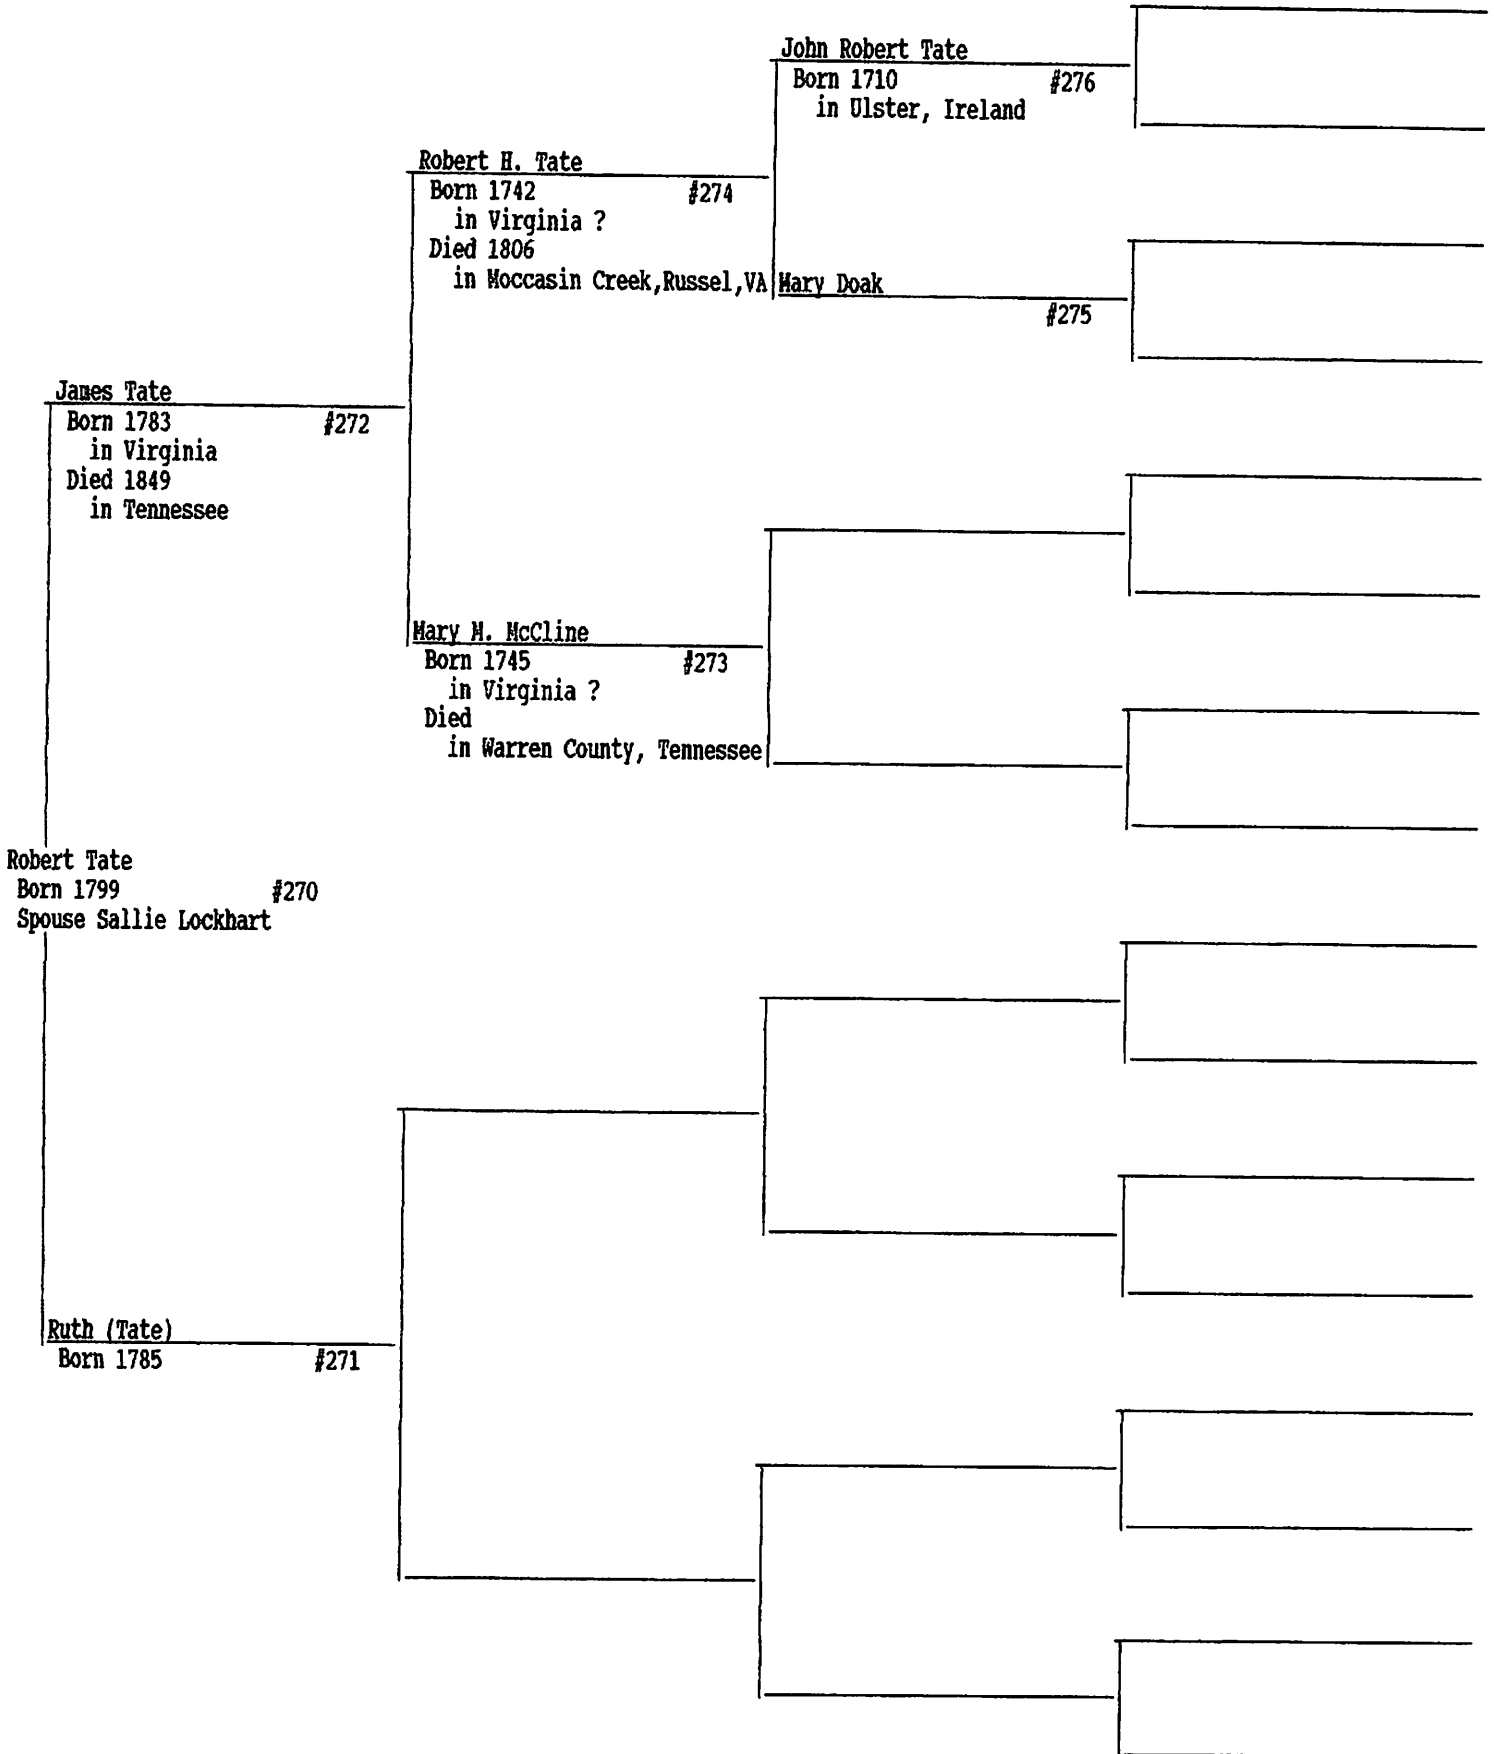

John Lockhart

#344

Sallie Lockhart

Born 1799 #269

Prudence (Lockhart)

#343

10-Jun-1997

10-Jun-1997